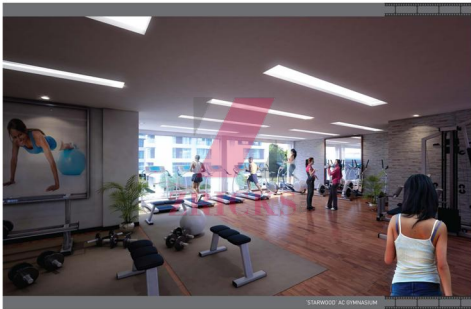

STARWOOD AC GYMNASIUM

www.Zricks.com