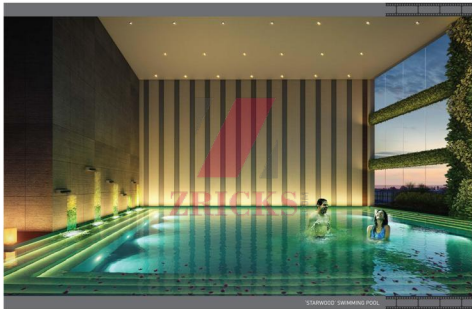

STARWOOD SWIMMING POOL

www.Zricks.com