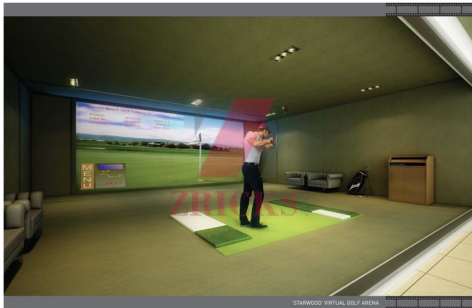

Another grand evening begins.

[Keep Rolling]

2000 sq ft Opened Residential Club  
 Private Golf Course w/ 18 Holes  
 Indoor Tennis Court, Cards Table, Casino, Snooker and Chess  
 Lounge with Library w/ 1000+ books with Reading Lounge  
 Coffee Shop w/ 24hrs